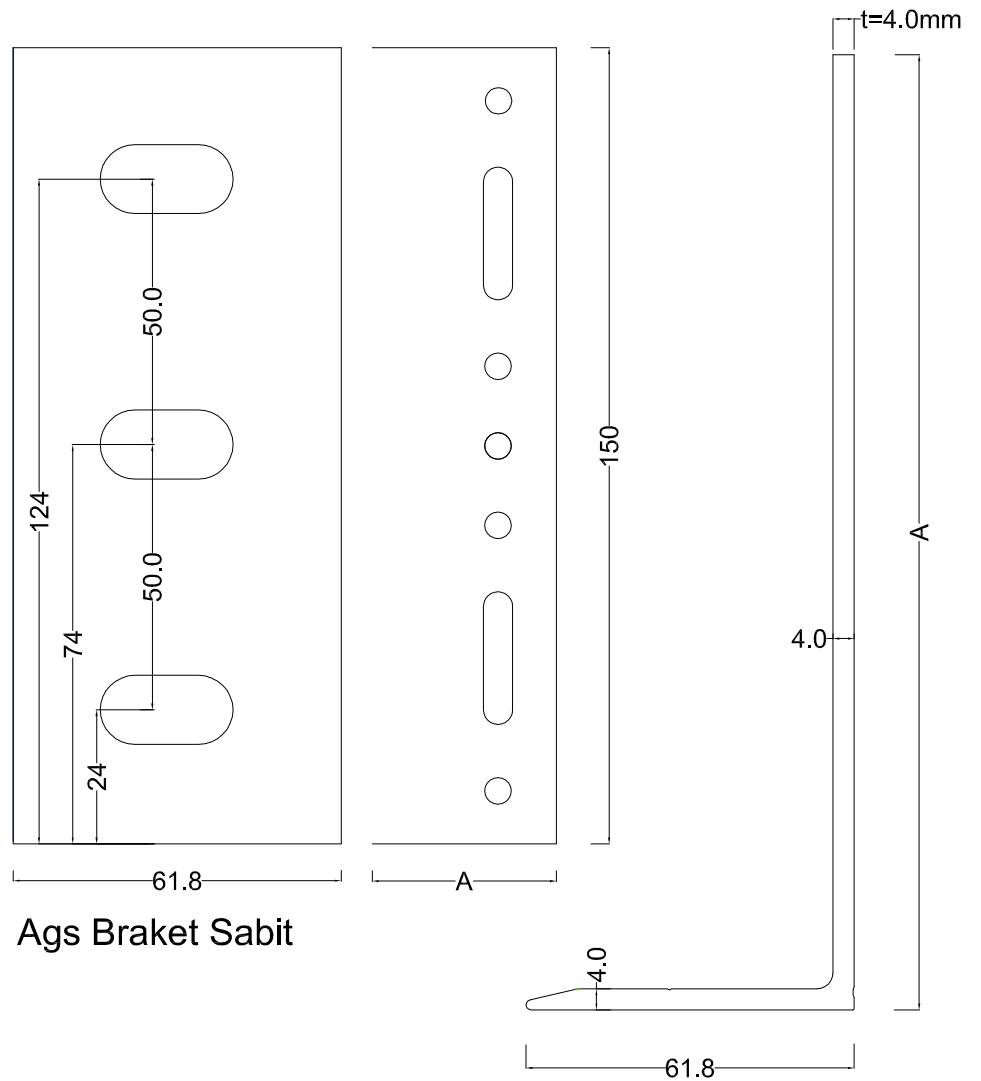

Ags Braket Sabit