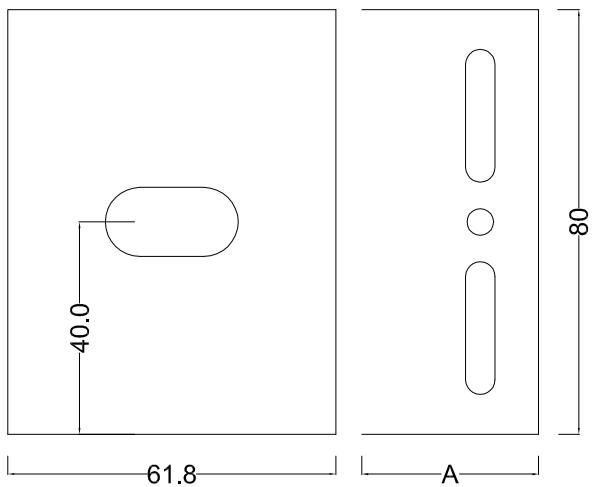

Ags Braket Sabit

Ags Braket Sabit

| A x 61.8 x 150 mm |
|---------------------|
| 60 x 61.8 x 150 mm |
| 80 x 61.8 x 150 mm |
| 100 x 61.8 x 150 mm |
| 120 x 61.8 x 150 mm |
| 140 x 61.8 x 150 mm |
| 160 x 61.8 x 150 mm |
| 180 x 61.8 x 150 mm |

Ags Braket Hareketli

| A x 61.8 x 80 mm |
|--------------------|
| 60 x 61.8 x 80 mm |
| 80 x 61.8 x 80 mm |
| 100 x 61.8 x 80 mm |
| 120 x 61.8 x 80 mm |
| 140 x 61.8 x 80 mm |
| 160 x 61.8 x 80 mm |
| 180 x 61.8 x 80 mm |

Ags Braket Hareketli

AGS BRAKET 4mm

Ags Hareketli Braket

Ags Sabit Braket

AGS BRAKET 4mm

Ags Braket Hareketli

| A x 61.8 x 80 mm |
|--------------------|
| 60 x 61.8 x 80 mm |
| 80 x 61.8 x 80 mm |
| 100 x 61.8 x 80 mm |
| 120 x 61.8 x 80 mm |
| 140 x 61.8 x 80 mm |
| 160 x 61.8 x 80 mm |
| 180 x 61.8 x 80 mm |

Ags Braket Sabit

| A x 61.8 x 150 mm |
|---------------------|
| 60 x 61.8 x 150 mm |
| 80 x 61.8 x 150 mm |
| 100 x 61.8 x 150 mm |
| 120 x 61.8 x 150 mm |
| 140 x 61.8 x 150 mm |
| 160 x 61.8 x 150 mm |
| 180 x 61.8 x 150 mm |