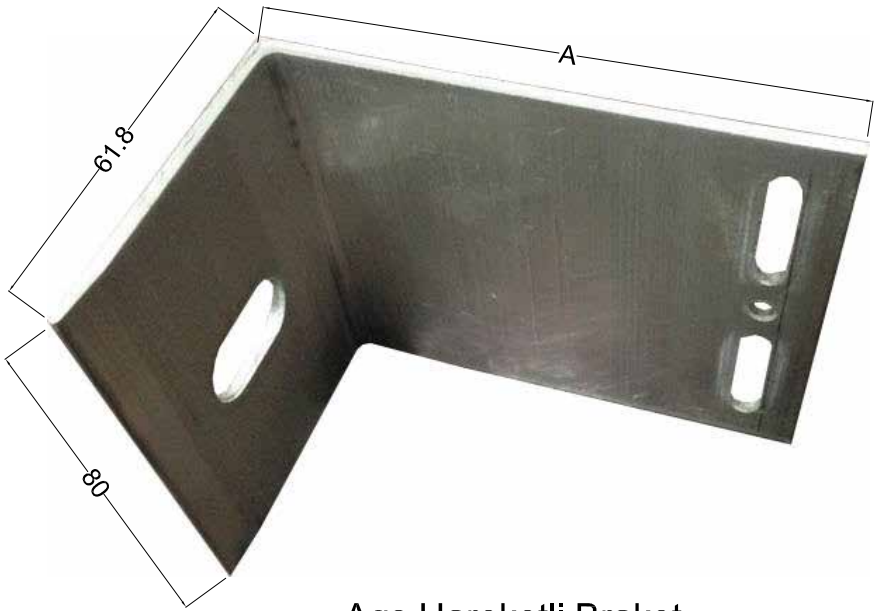

AGS BRAKET 4mm

Ags Hareketli Braket